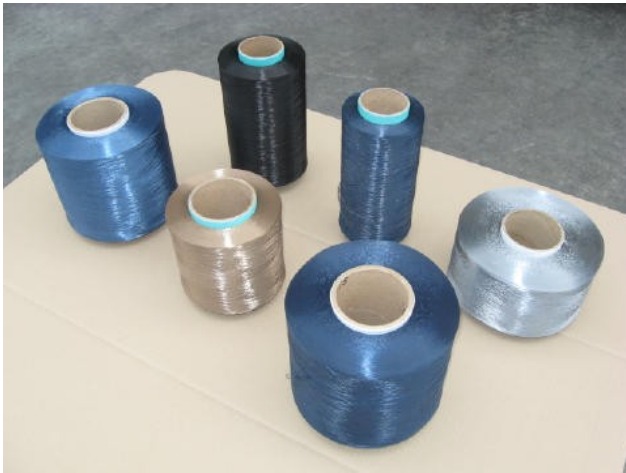

EUROTEX Srl.

TEXTILE YARNS - POLYPROPYLENE - MEDIUM TENACITY	
DTEX	Colour / Note
PP MT FLAT DTEX 300 COLORI VARI	FLAT EACH COLOUR IS DIVIDED AND STORED IN SINGLE PALLETS
PP MT TASLAM DTEX 300 COLORI VARI	TASLAMIZED EACH COLOUR IS DIVIDED AND STORED IN SINGLE PALLETS
PP MT TXT DTEX 300 COLORI VARI	TEXTURIZED EACH COLOUR IS DIVIDED AND STORED IN SINGLE PALLETS

TEXTILE YARNS - POLYPROPYLENE - MEDIUM TENACITY FOR CARPETS	
DTEX	Colour / Note
PP VARIOUS DTEX	TWISTED / VARIOUS COLOURS